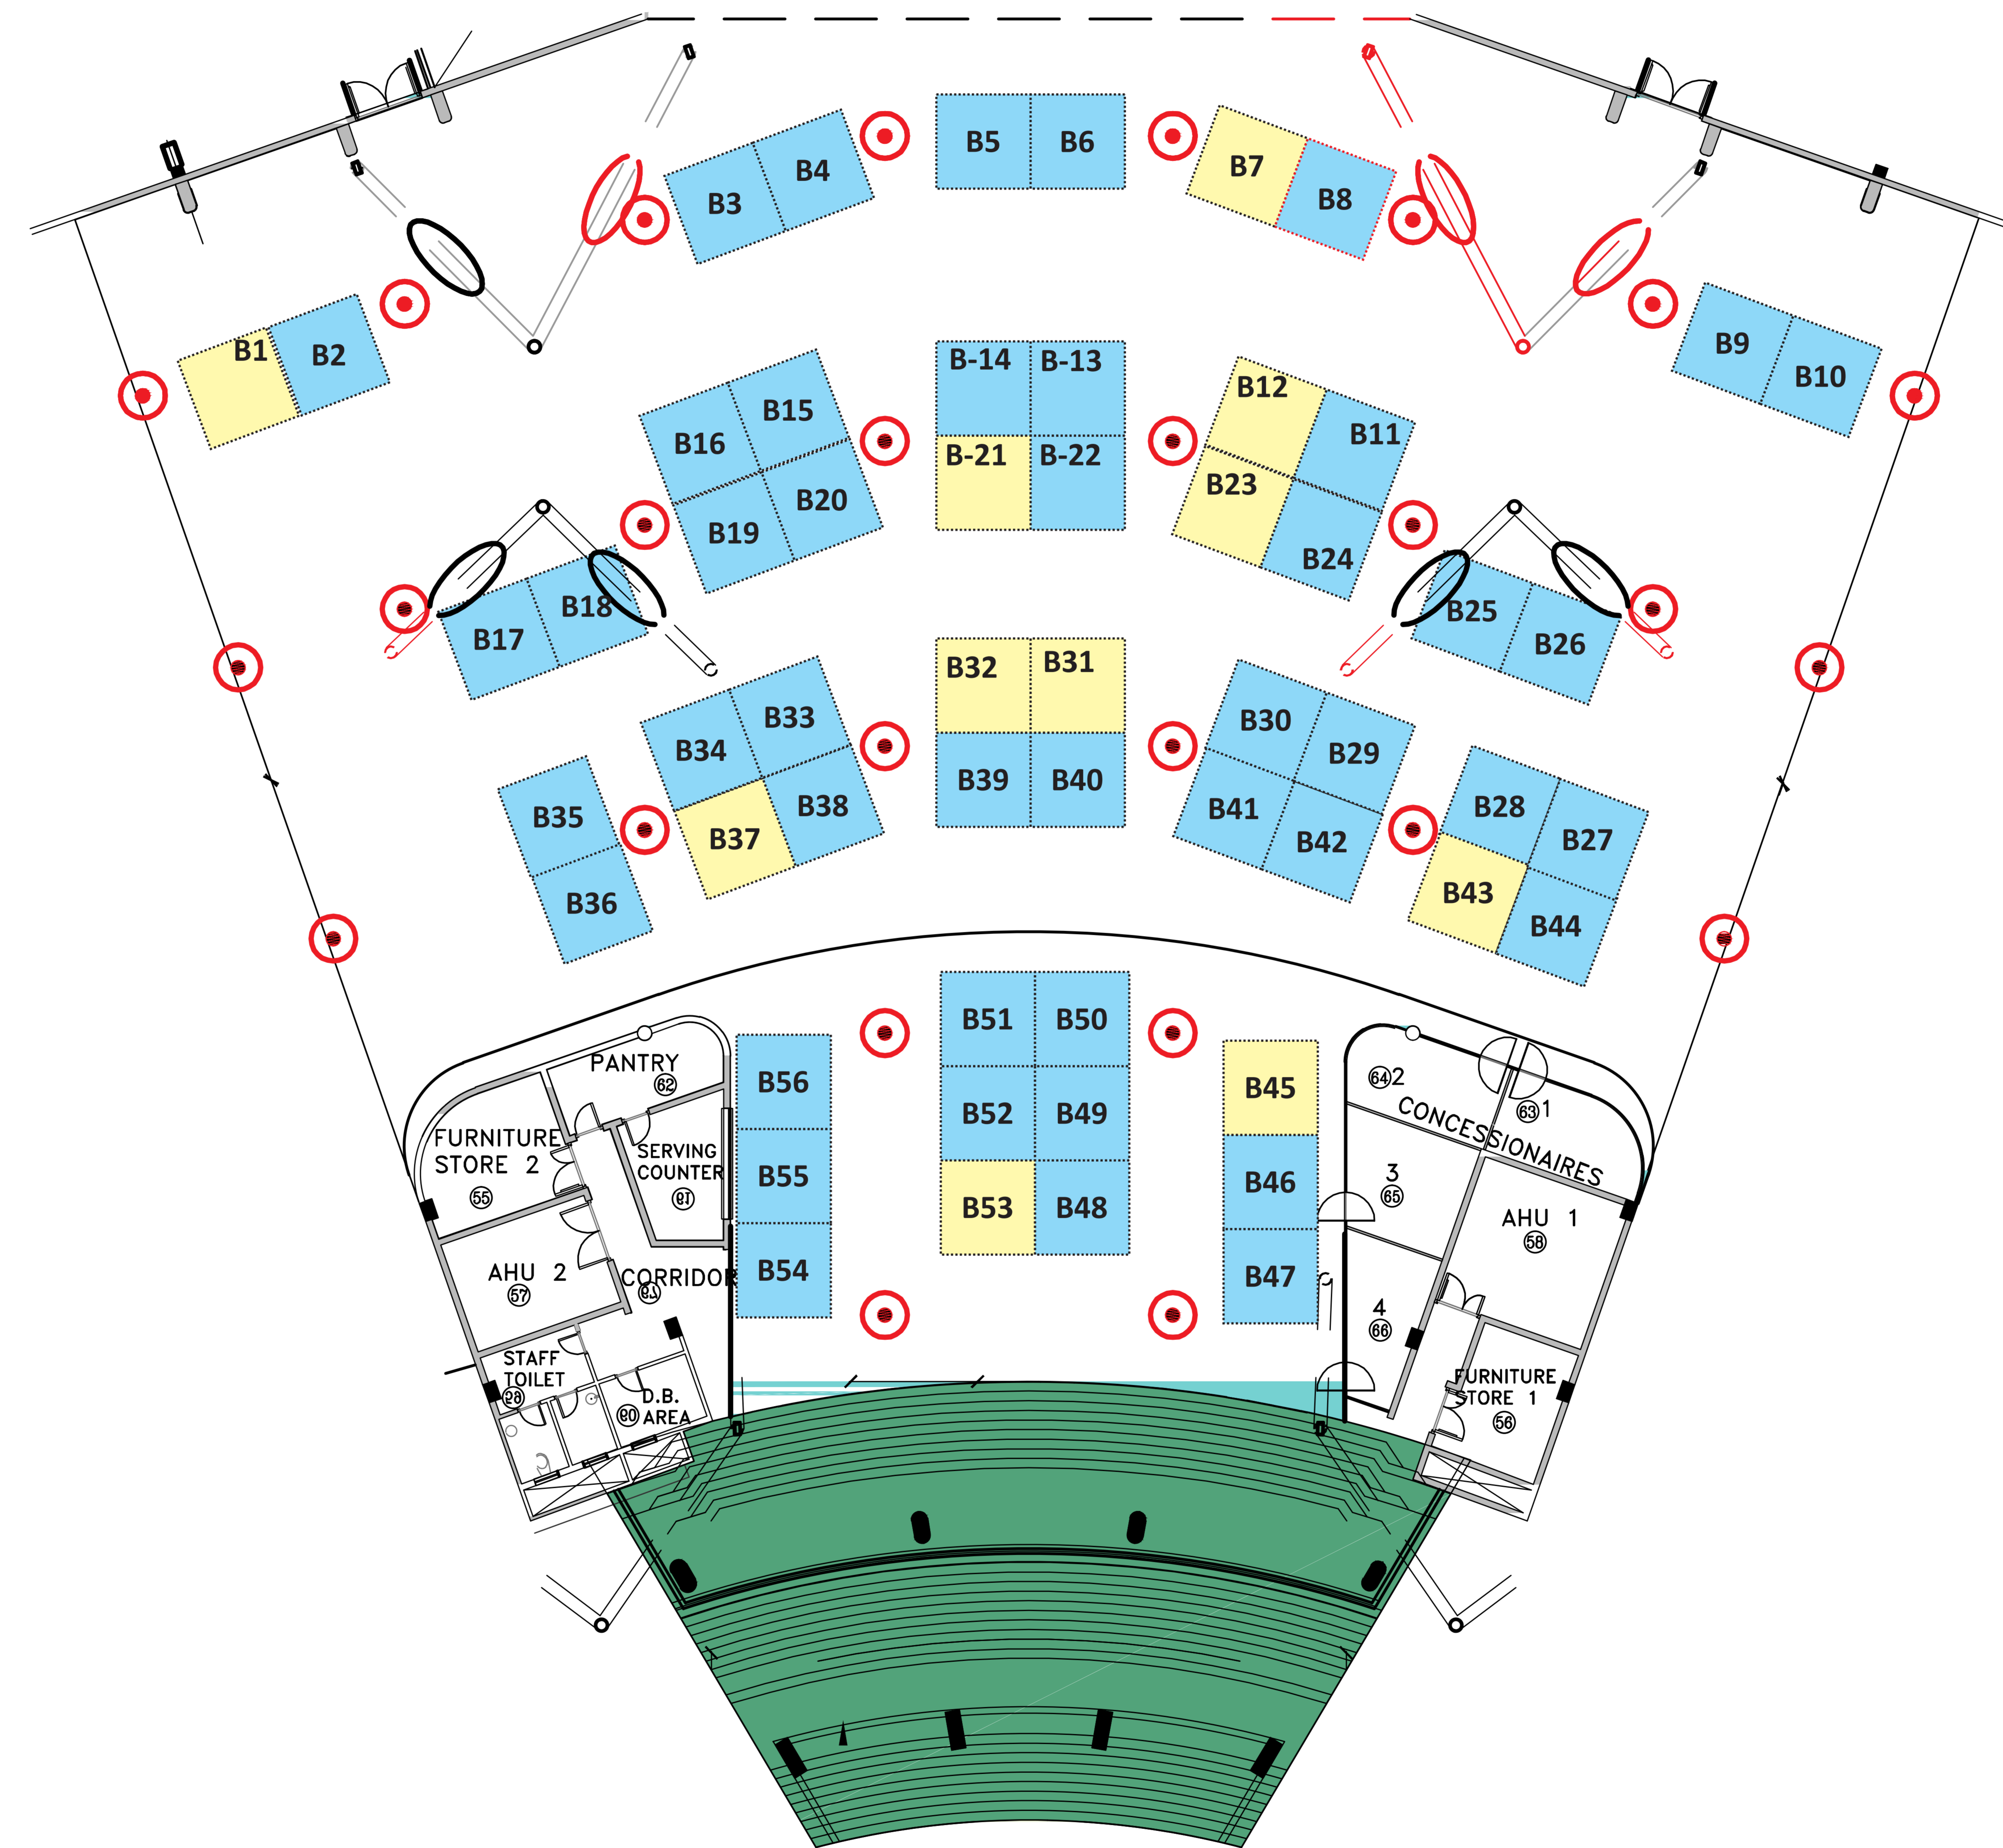

# Prawaas

India International Bus & Car Travel Show **2017**

July 28-30, 2017

CIDCO Exhibition Centre, Vashi, Navi Mumbai

AVAILABLE
  BLOCKED
  CONFIRM

Note: unless otherwise specified, all dimensions of stalls are 3mx3m.  
Floor plan subject to change to the description of organizers

## Exhibition Floor Plan

### EXPO HALL B

AVAILABLE
  BLOCKED
  CONFIRM

Note: unless otherwise specified, all dimensions of stalls are 3mx3m.

## EXPO HALL C

- 
 AVAILABLE
  BLOCKED
  CONFIRM
 

Note: unless otherwise specified, all dimensions of stalls are 3mx3m.