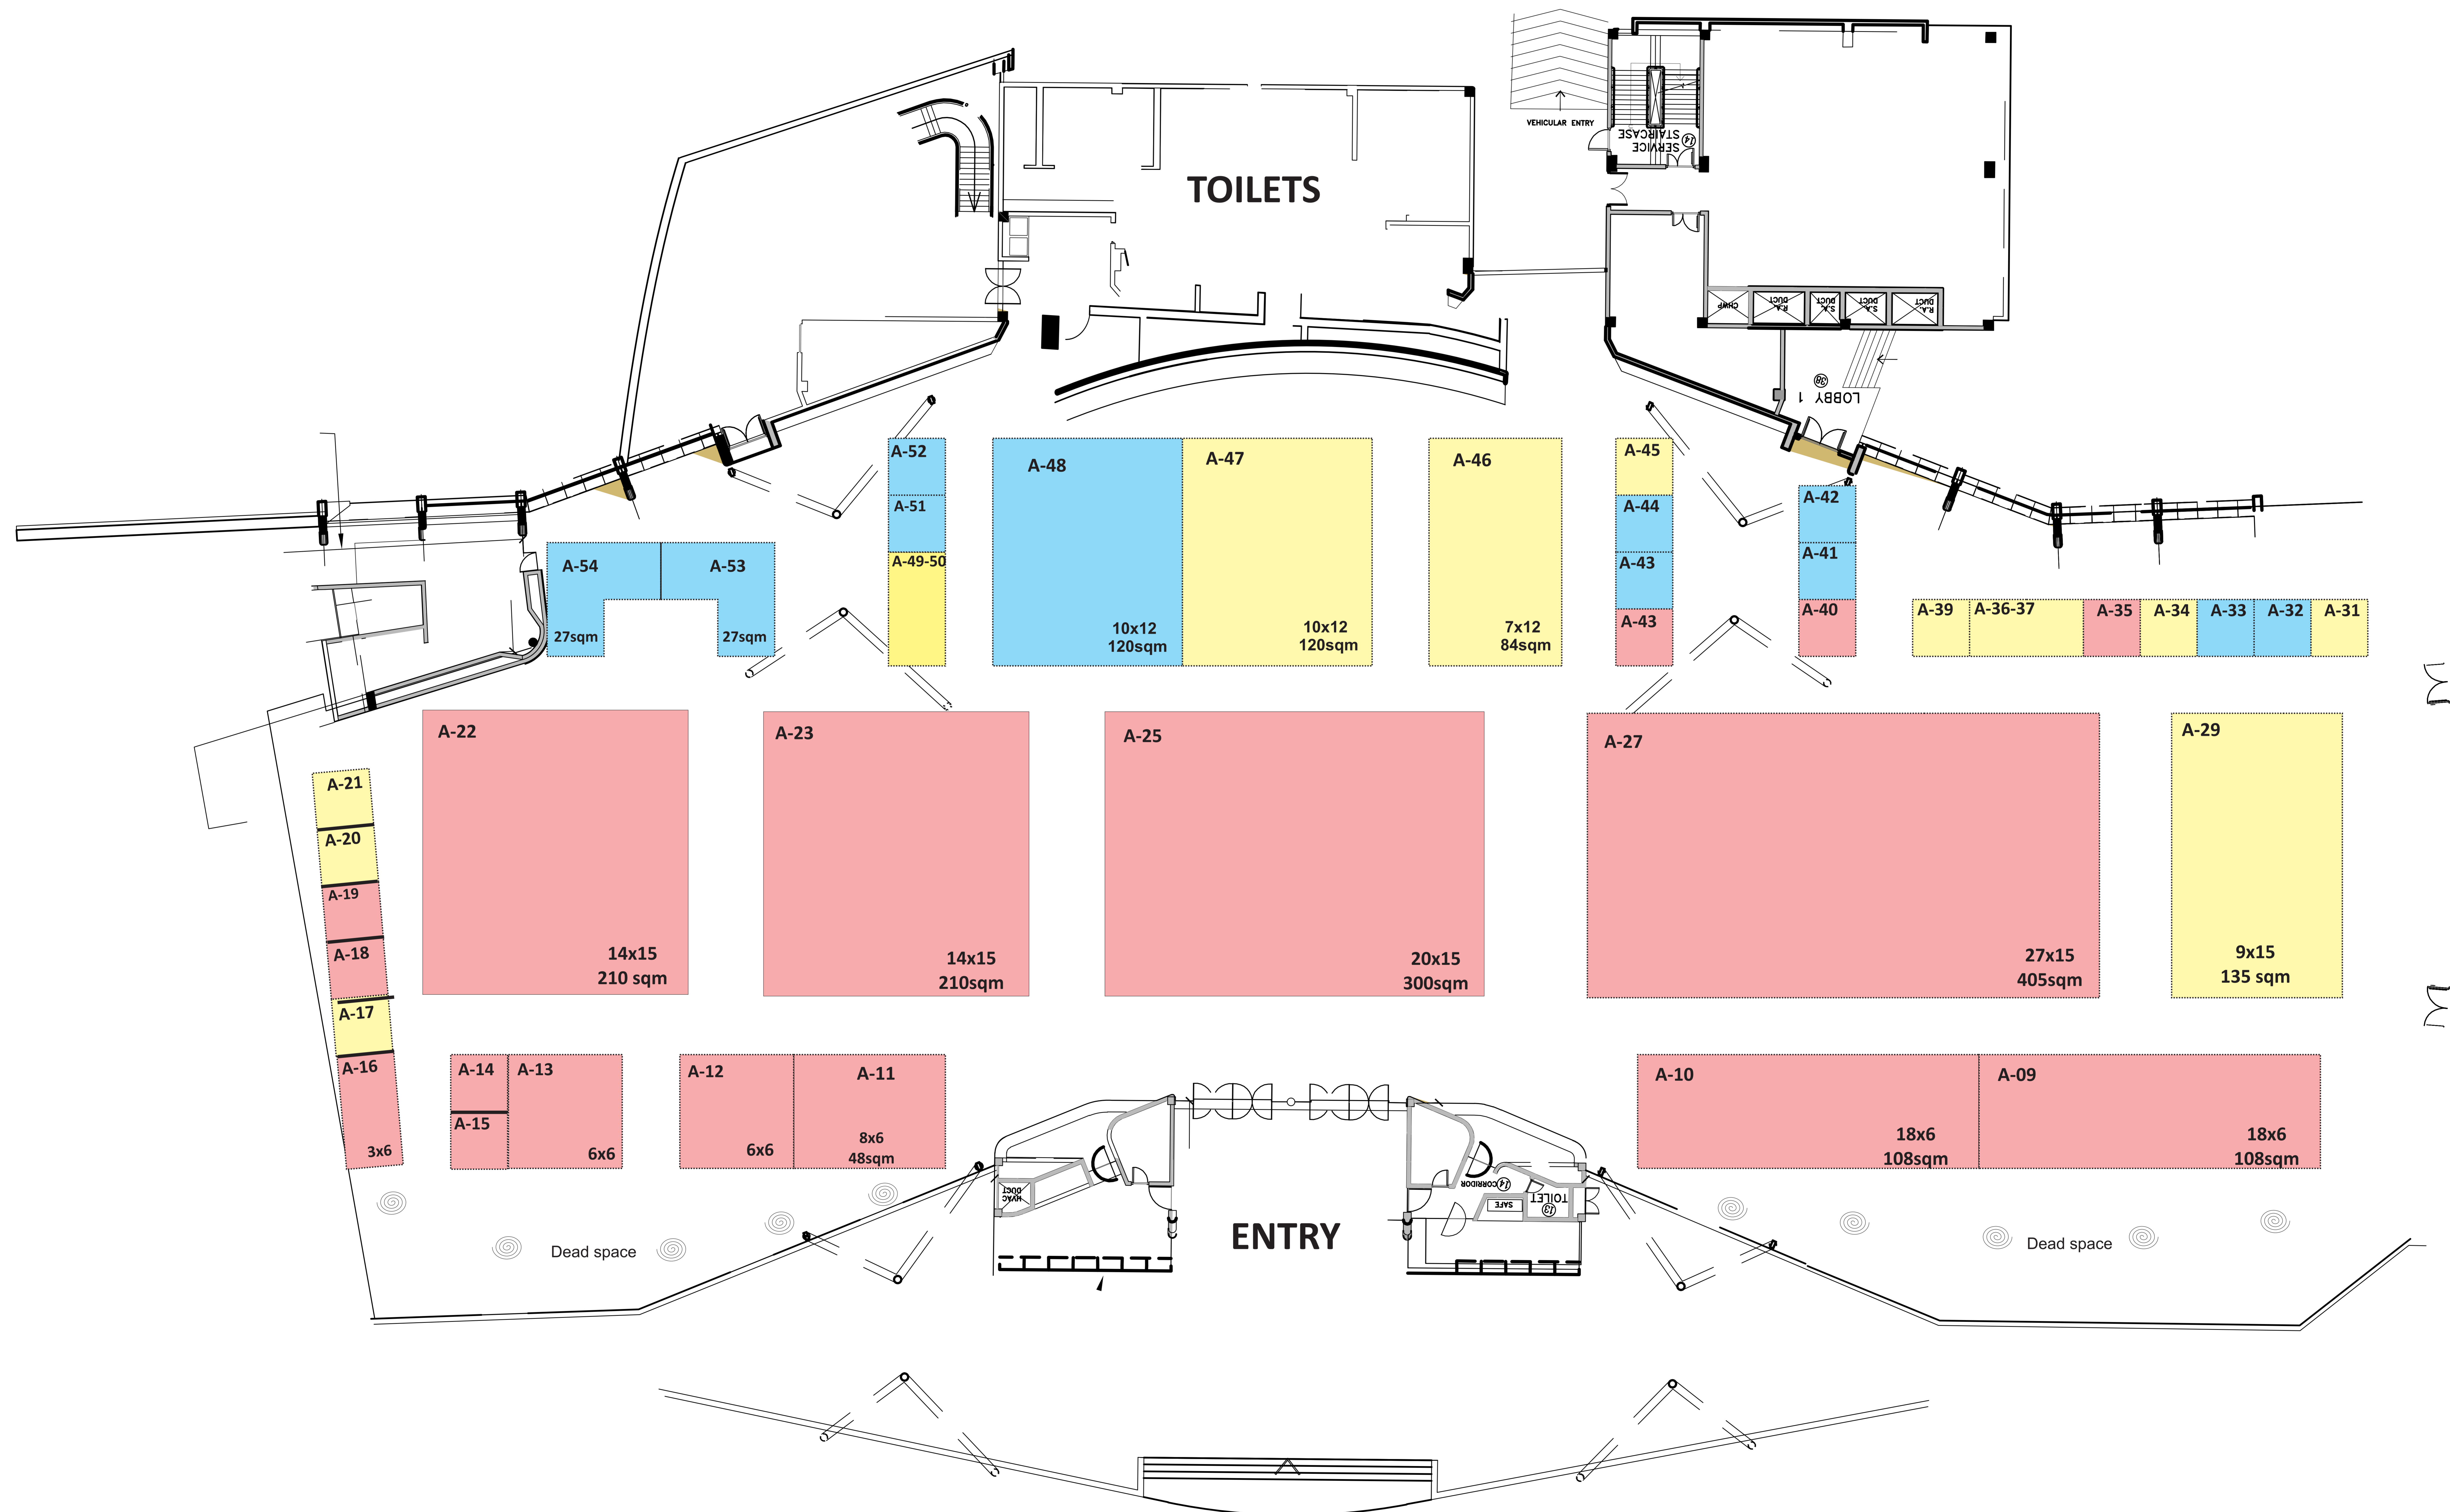

# Prawaas

India International Bus & Car Travel Show **2017**

July 28-30, 2017

CIDCO Exhibition Centre, Vashi, Navi Mumbai

AVAILABLE
  BLOCKED
  CONFIRM

Note: unless otherwise specified, all dimensions of stalls are 3mx3m.  
Floor plan subject to change to the description of organizers

## Exhibition Floor Plan

### EXPO HALL B

AVAILABLE
  BLOCKED
  CONFIRM

Note: unless otherwise specified, all dimensions of stalls are 3mx3m.

## EXPO HALL C

- 
 AVAILABLE
  BLOCKED
  CONFIRM
 

Note: unless otherwise specified, all dimensions of stalls are 3mx3m.