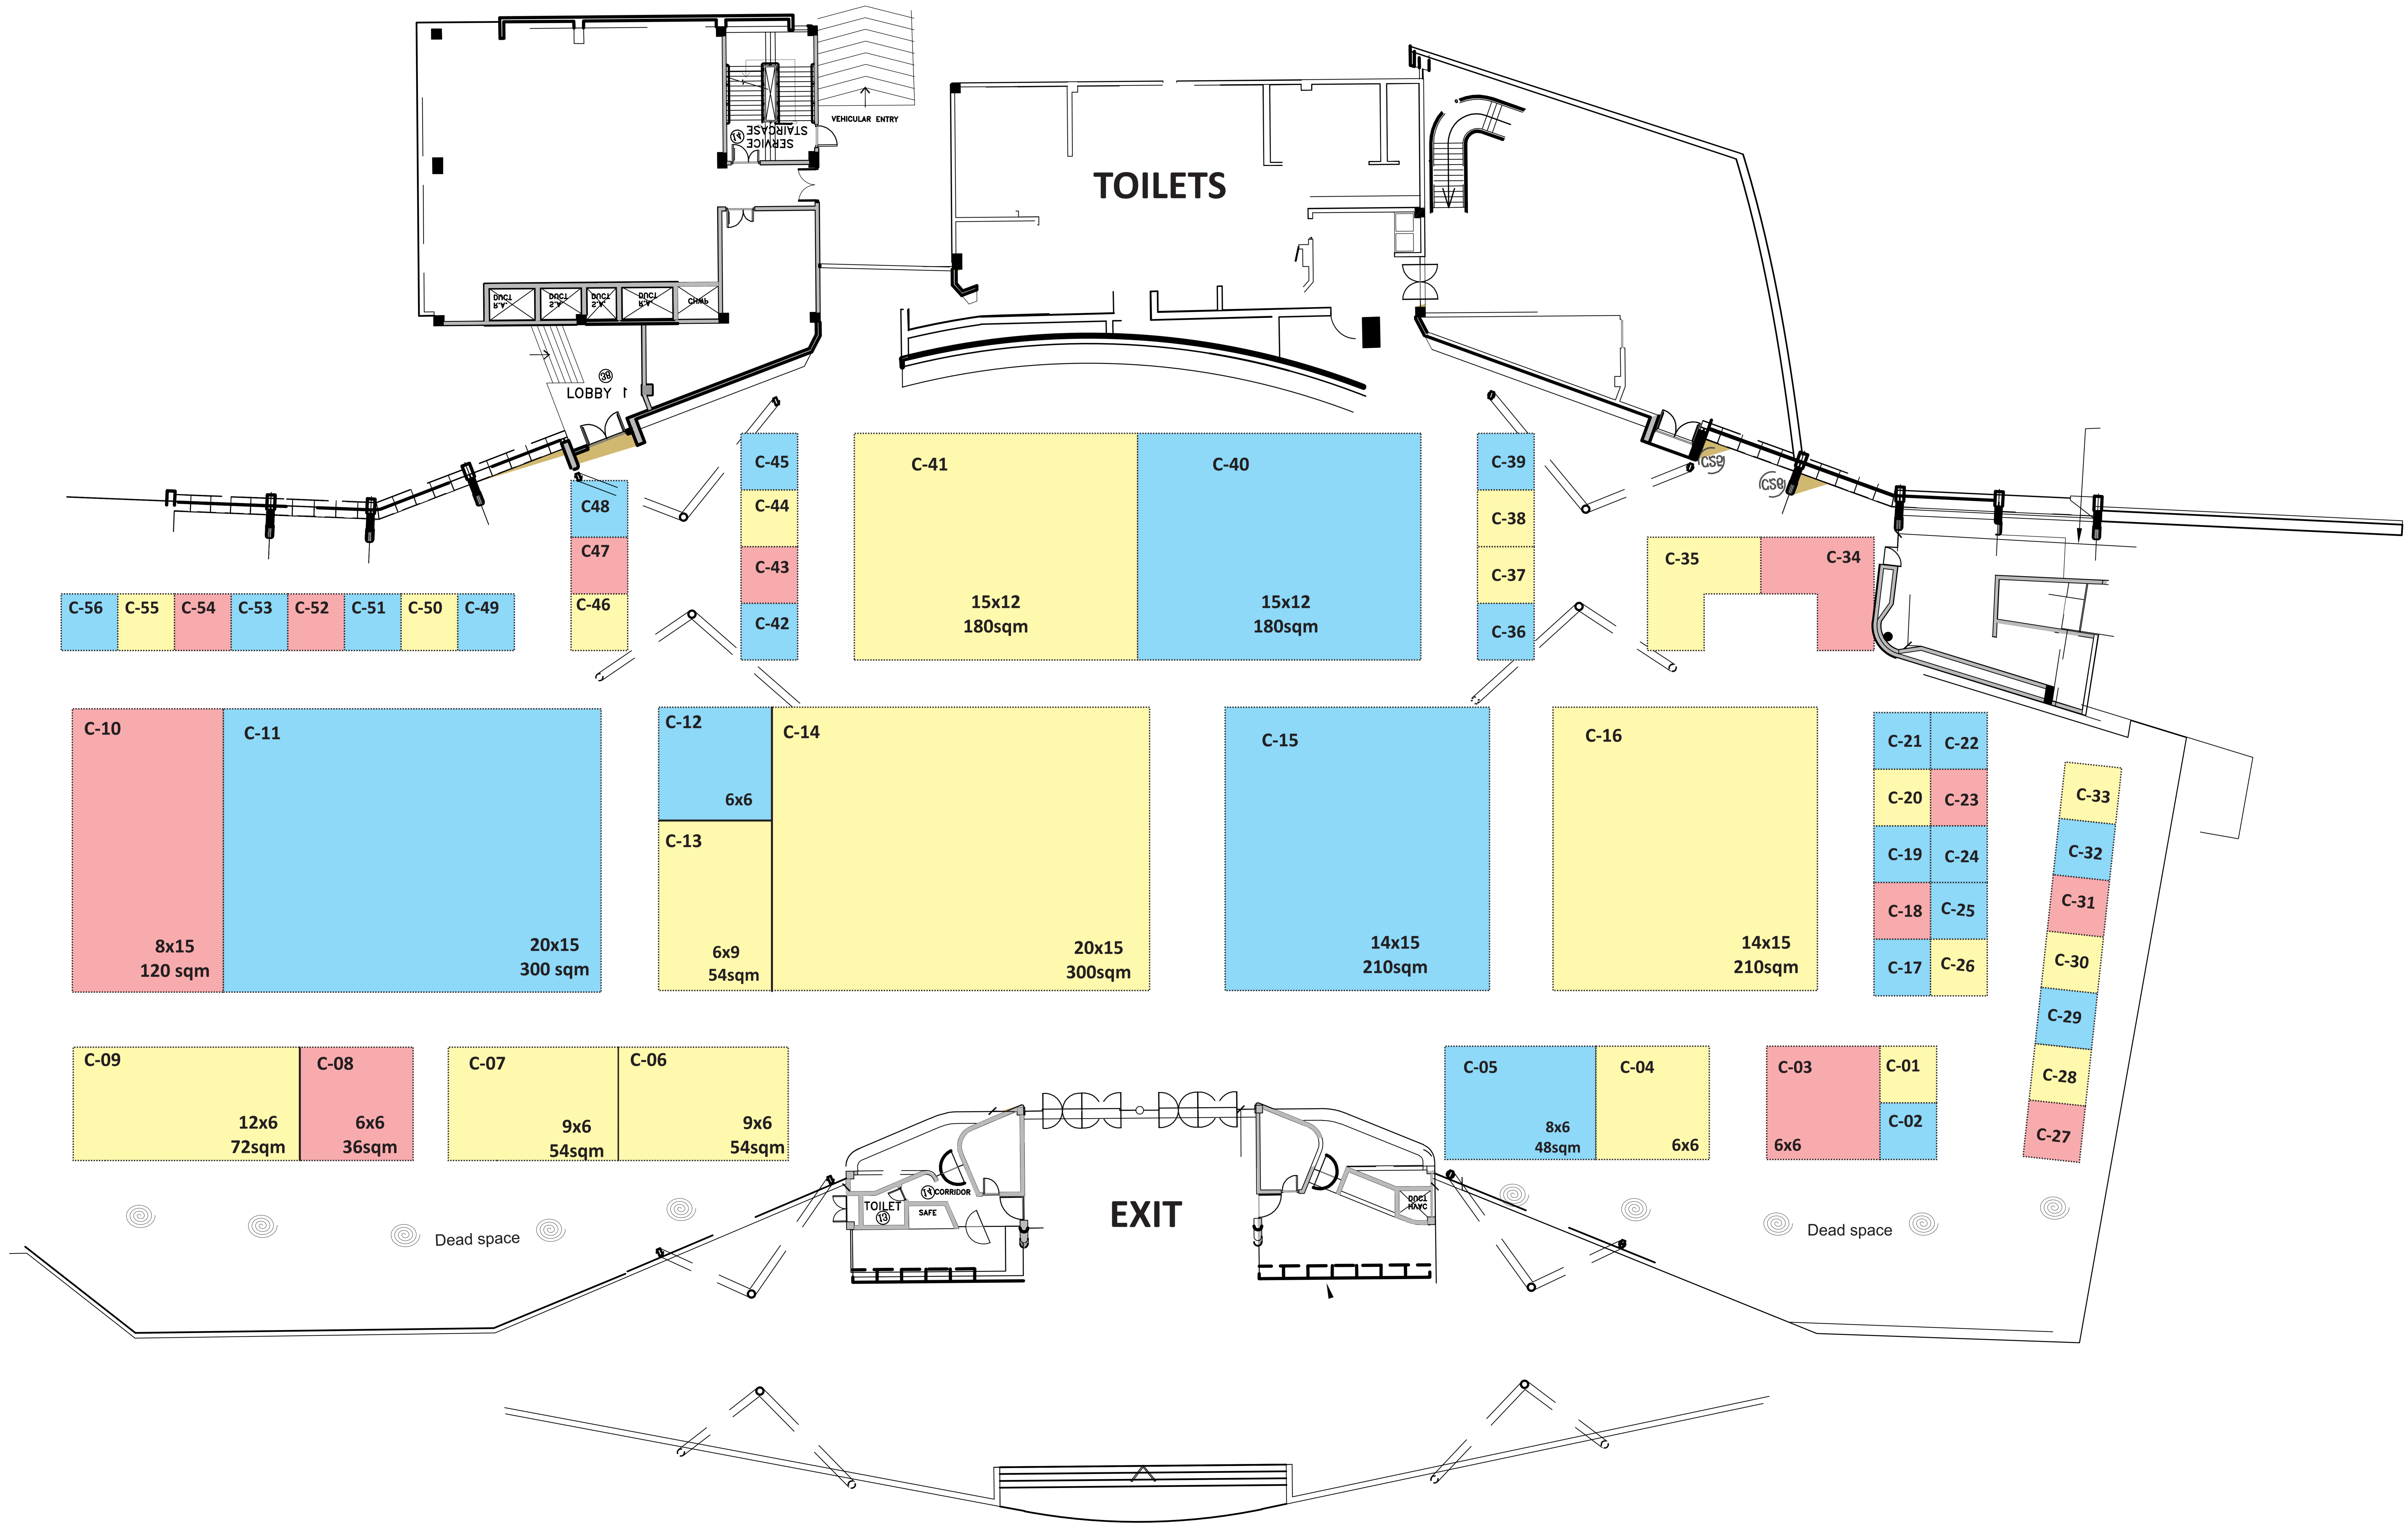

## Exhibition Floor Plan

### EXPO HALL B

AVAILABLE
  BLOCKED
  CONFIRM

Note: unless otherwise specified, all dimensions of stalls are 3mx3m.

# CIDCO Convention Center, Navi Mumbai Exhibition Floor Plan

## EXPO HALL C

- 
 AVAILABLE
  BLOCKED
  CONFIRM
 

Note: unless otherwise specified, all dimensions of stalls are 3mx3m.